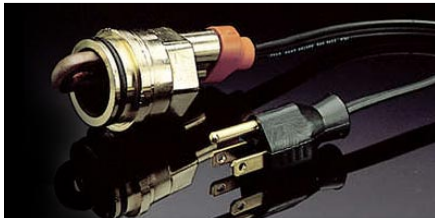

Lexus Genuine Accessories

Block Heater

$531.00*

Custom designed for your Lexus providing 400 watts of heating power.
Provides easy cold weather starts reducing engine wear.
Provides faster interior warm-up.
Includes a 'strain relief' electrical cord.