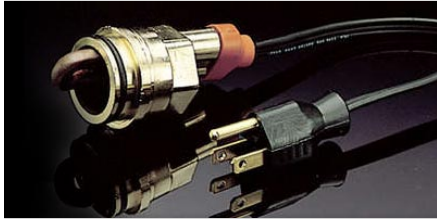

2015 RX 350 F SPORT

May 11, 2015

Lexus Genuine Accessories

Block Heater
\$266.40*

Custom designed for your Lexus providing 400 watts of heating power. Provides easy cold weather starts reducing engine wear. Provides faster interior warm-up. Includes a 'strain relief' electrical cord.

Body Side Moulding
\$302.00*

Stray shopping carts take note. Sleek and amazingly durable, Lexus side mouldings feature a high-quality body-color finish and are rigorously tested for impact and chip resistance in extreme climates. They are also designed to resist peeling in high-pressure washing and normal environmental exposure. By protecting the door from scratches, dents and chipping, this premium accessory helps retain the vehicles resale value.

Hood Deflector
\$194.50*

Enhance the appearance of your vehicle with this high-strength impact resistant tinted acrylic hood deflector. It's designed for a quality fit and matches the contour of your hood. Aerodynamically designed to deflect airflow over the hood of your vehicle. It helps reduce hood paint chipping from road debris and keeps leading edge of your hood free from insects. Easy to install featuring a 'no-drill' attachment system.