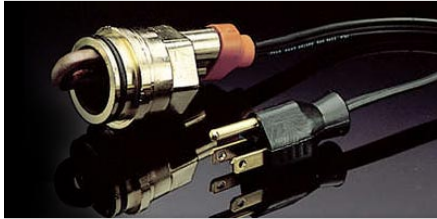

2015 RX 350 SPORTDESIGN

May 11, 2015

Lexus Genuine Accessories

Block Heater
\$266.40*

Custom designed for your Lexus providing 400 watts of heating power. Provides easy cold weather starts reducing engine wear. Provides faster interior warm-up. Includes a 'strain relief' electrical cord.

Body Side Moulding
\$302.00*

Stray shopping carts take note. Sleek and amazingly durable, Lexus side mouldings feature a high-quality body-color finish and are rigorously tested for impact and chip resistance in extreme climates. They are also designed to resist peeling in high-pressure washing and normal environmental exposure. By protecting the door from scratches, dents and chipping, this premium accessory helps retain the vehicles resale value.

Hood Deflector
\$194.50*

Enhance the appearance of your vehicle with this high-strength impact resistant tinted acrylic hood deflector. It's designed for a quality fit and matches the contour of your hood. Aerodynamically designed to deflect airflow over the hood of your vehicle. It helps reduce hood paint chipping from road debris and keeps leading edge of your hood free from insects. Easy to install featuring a 'no-drill' attachment system.

Towing Hitch with Wire Harness - 2 inch Receiver
\$875.40*

Whether you are towing a heavy load or something lighter, your Lexus tow hitch and accessories are up to the job. The combination of hitch, ball mount and trailer ball allows you to tow anything from boats to bikes. Please consult your Lexus Owner's Manual before towing.