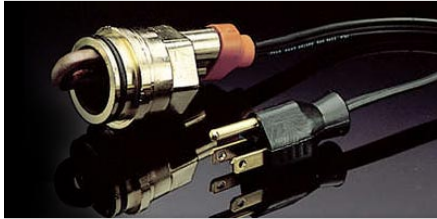

2015 RX 450h SPORTDESIGN

May 11, 2015

Lexus Genuine Accessories

Block Heater
\$457.50*

Custom designed for your Lexus providing 400 watts of heating power. Provides easy cold weather starts reducing engine wear. Provides faster interior warm-up. Includes a 'strain relief' electrical cord.

Body Side Moulding
\$302.00*

Stray shopping carts take note. Sleek and amazingly durable, Lexus side mouldings feature a high-quality body-color finish and are rigorously tested for impact and chip resistance in extreme climates. They are also designed to resist peeling in high-pressure washing and normal environmental exposure. By protecting the door from scratches, dents and chipping, this premium accessory helps retain the vehicles resale value.

Hood Deflector
\$194.50*

Enhance the appearance of your vehicle with this high-strength impact resistant tinted acrylic hood deflector. It's designed for a quality fit and matches the contour of your hood. Aerodynamically designed to deflect airflow over the hood of your vehicle. It helps reduce hood paint chipping from road debris and keeps leading edge of your hood free from insects. Easy to install featuring a 'no-drill' attachment system.

Towing Hitch with Wire Harness - 2 inch Receiver
\$875.40*

Whether you are towing a heavy load or something lighter, your Lexus tow hitch and accessories are up to the job. The combination of hitch, ball mount and trailer ball allows you to tow anything from boats to bikes. Please consult your Lexus Owner's Manual before towing.