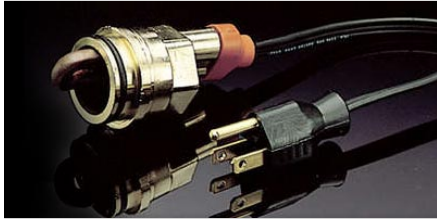

2016 GX 460

January 13, 2016

Lexus Genuine Accessories

Block Heater
\$540.00*

Custom designed for your Lexus, providing 400 watts of heating power, this block heater provides easy cold weather starts reducing engine wear and provides faster interior warm-up. Includes a 'strain relief' electrical cord.

Cargo Liner
\$135.00*

The Cargo Liner provides long-lasting cargo area protection. Uniquely designed and custom fitted to the GX cargo floor, the liner is made of tough, easy-to-clean material that features an embossed GX logo. The skid-resistant surface helps keep items in place while on the road.

Cargo Net
\$86.00*

From grocery bags to sporting goods, the Lexus cargo net keeps it all together. The highly elastic envelope structure can hold items up to 30 pounds in an upright position. Since the cargo area already has anchors built in, the net is extremely easy to install.

Cross Bars
\$275.00*

Take full advantage of your roof space. Designed to enhance the versatility and convenience of your Lexus, these lightweight yet high-strength aluminium cross bars feature a high-gloss black finish with silver-finish end supports to complement the body's styling. The cross bars are easily adjustable when cargo-carrying needs change. The cross bars are both corrosion- and fade-resistant, and load-rated for carrying almost any size load up to 176 pounds (80 kg).