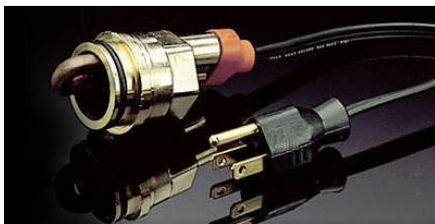

2016 RX 350

January 13, 2016

Exterior Accessories

18" Winter Alloy Wheels (5 Spoke)

\$1,550.00*

The Lexus 18" silver winter alloy wheels have been specifically designed to equip your RX for winter driving while maintaining its prestigious appearance. (set of 4 wheels)

Lexus Genuine Accessories

Block Heater

\$240.00*

- Custom designed for your Lexus providing 400 watts of heating power.
- Provides easy cold weather starts reducing engine wear.
- Provides faster interior warm-up.
- Includes a 'strain relief' electrical cord.

Cross Bars

\$574.67*

Take full advantage of your roof space. Designed to enhance the versatility and convenience of your Lexus, these lightweight yet high-strength aluminum cross bars feature a high-gloss black finish to complement the body's styling. The cross bars are easily adjustable without tools when cargo-carrying needs change—simply loosen the thumbwheels for infinite adjustability along the length of the factory roof rails. The cross bars are both corrosion- and fade-resistant, and load-rated for carrying almost any size load up to 150 pounds (68 kg).

Illuminated Door Sill Protectors \$321.50*

Heighten the thrill of stepping into your Lexus with illuminated door sills for the driver and front passenger doors. Precision-contoured to fit the vehicle, the sills feature brushed stainless steel to help protect against unsightly scuffs, scrapes and scratches. The front door sills feature LED illumination of the Lexus name in glowing white whenever the front doors are opened. These illuminated door sill enhancements are designed to meet Lexus' high standards for precision fit and finish, so you can be assured of long-lasting beauty and durability.