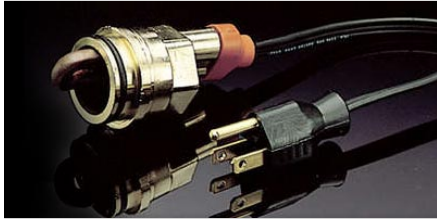

2016 RX 450H

January 13, 2016

Lexus Genuine Accessories

Block Heater
\$390.00*

- Custom designed for your Lexus providing 400 watts of heating power.
- Provides easy cold weather starts reducing engine wear.
- Provides faster interior warm-up.
- Includes a 'strain relief' electrical cord.

Cross Bars
\$574.67*

Take full advantage of your roof space. Designed to enhance the versatility and convenience of your Lexus, these lightweight yet high-strength aluminum cross bars feature a high-gloss black finish to complement the body's styling. The cross bars are easily adjustable without tools when cargo-carrying needs change—simply loosen the thumbwheels for infinite adjustability along the length of the factory roof rails. The cross bars are both corrosion- and fade-resistant, and load-rated for carrying almost any size load up to 150 pounds (68 kg).

*Roof rack capacity is limited. See Owner's Manual for details.

Hood Deflector
\$210.00*

Enhance the appearance of your vehicle with this high-strength impact resistant tinted acrylic hood deflector. It's designed for a quality fit and matches the contour of your hood. Aerodynamically designed to deflect airflow over the hood of your vehicle. It helps reduce hood paint chipping from road debris and keeps leading edge of your hood free from insects. Easy to install featuring a 'no-drill' attachment system.

Illuminated Door Sill Protectors
\$321.50*

Heighten the thrill of stepping into your Lexus with illuminated door sills for the driver and front passenger doors. Precision-contoured to fit the vehicle, the sills feature brushed stainless steel to help protect against unsightly scuffs, scrapes and scratches. The front door sills feature LED illumination of the Lexus name in glowing white whenever the front doors are opened. These illuminated door sill enhancements are designed to meet Lexus' high standards for precision fit and finish, so you can be assured of long-lasting beauty and durability.